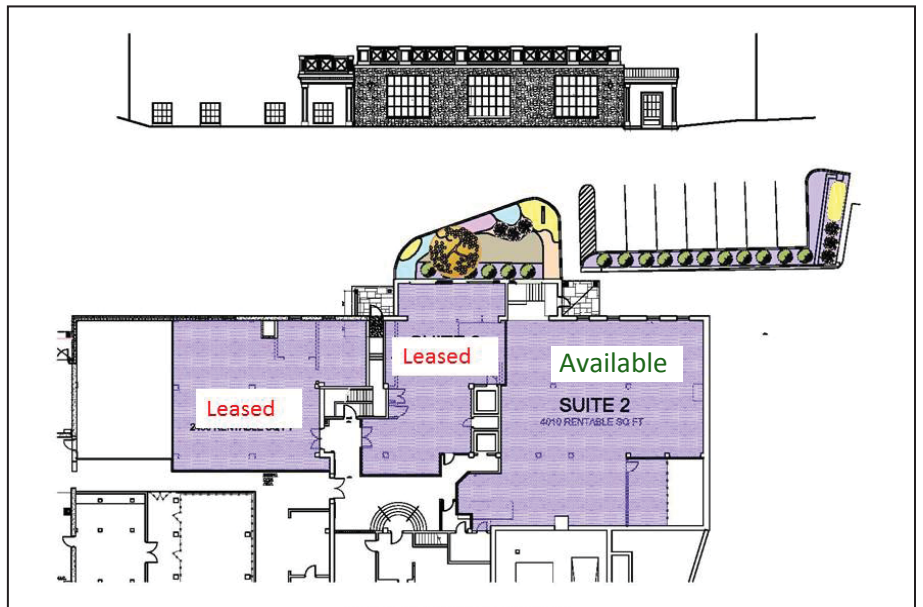

Poughkeepsie Journal Building Phase III Class A Office Suites 4,010 sq. ft. - subdividable

Page Park Associates recently completed unique open architecture office suites in the historic Poughkeepsie Journal Building, located in the City of Poughkeepsie at 85 Civic Center Plaza. This Colonial Revival style fieldstone structure is centrally located in the government district, offering classic and avant-garde office space.

The focal point of this beautiful building is its marble spiral staircase and mural depicting the history of the First Amendment and publishing, commissioned by President Franklin D. Roosevelt.

Building Features:

- > Centrally located in Dutchess County
- > Adjacent to Government Center
- > Municipal Water/Sewer
- > Fully landscaped patio for Tenant Use
- > Over 200 parking spaces on-site
- > Adjacent to City Hall parking deck