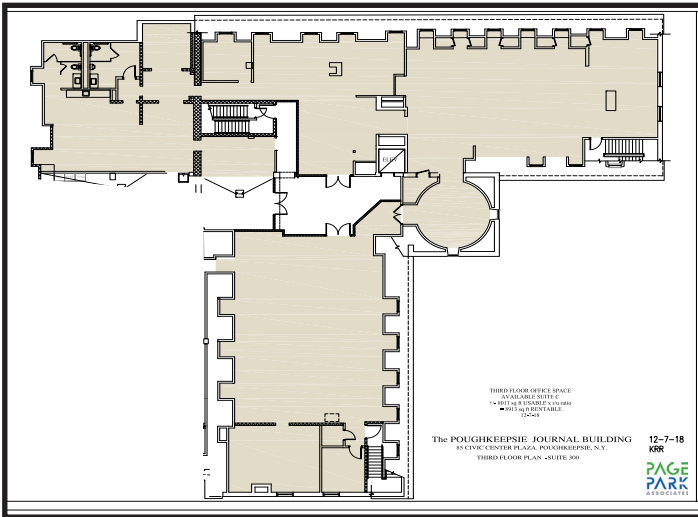

POUGHKEEPSIE JOURNAL BUILDING

Office Suite Available For Lease

Page Park Associates recently completed unique open architecture office suites in the historic Poughkeepsie Journal Building, located in the City of Poughkeepsie at 85 Civic Center Plaza. This Colonial Revival style field-stone structure is centrally located in the government district, offering classic and avant-garde office space.

845 471 0191

jason@pageparkassociates.com

www.pageparkassociates.com

Poughkeepsie Journal Building

85 Civic Center Plaza

Suite LL2

Poughkeepsie, NY 12601

This 8,913 rentable square foot suite, located on the third floor. The suite will be newly built out to meet the requirements of the tenant.