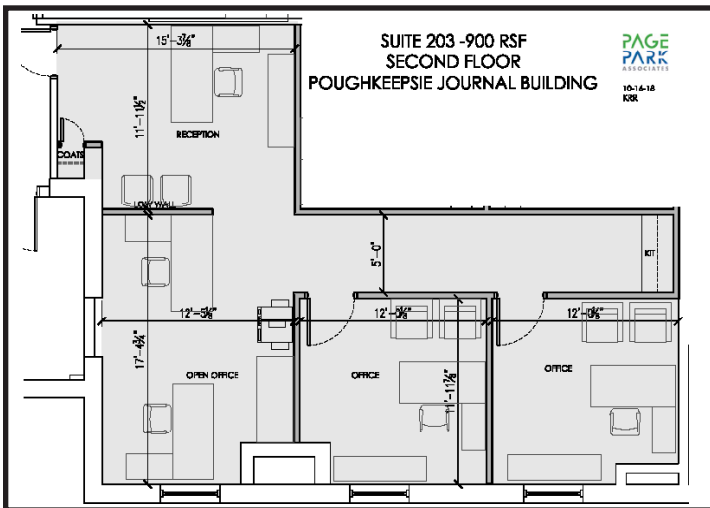

POUGHKEEPSIE JOURNAL BUILDING

Office Suite Available For Lease

Page Park Associates recently completed unique open architecture office suites in the historic Poughkeepsie Journal Building, located in the City of Poughkeepsie at 85 Civic Center Plaza. This Colonial Revival style field-stone structure is centrally located in the government district, offering classic and avant-garde office space.

845 471 0191
jason@pageparkassociates.com
www.pageparkassociates.com

Poughkeepsie Journal Building
85 Civic Center Plaza
Suite LL2
Poughkeepsie, NY 12601

This 900 rentable square foot suite, located on the second floor, has ample natural light and will be available on March 1, 2019. The suite will be newly built out to meet the requirements of the tenant.