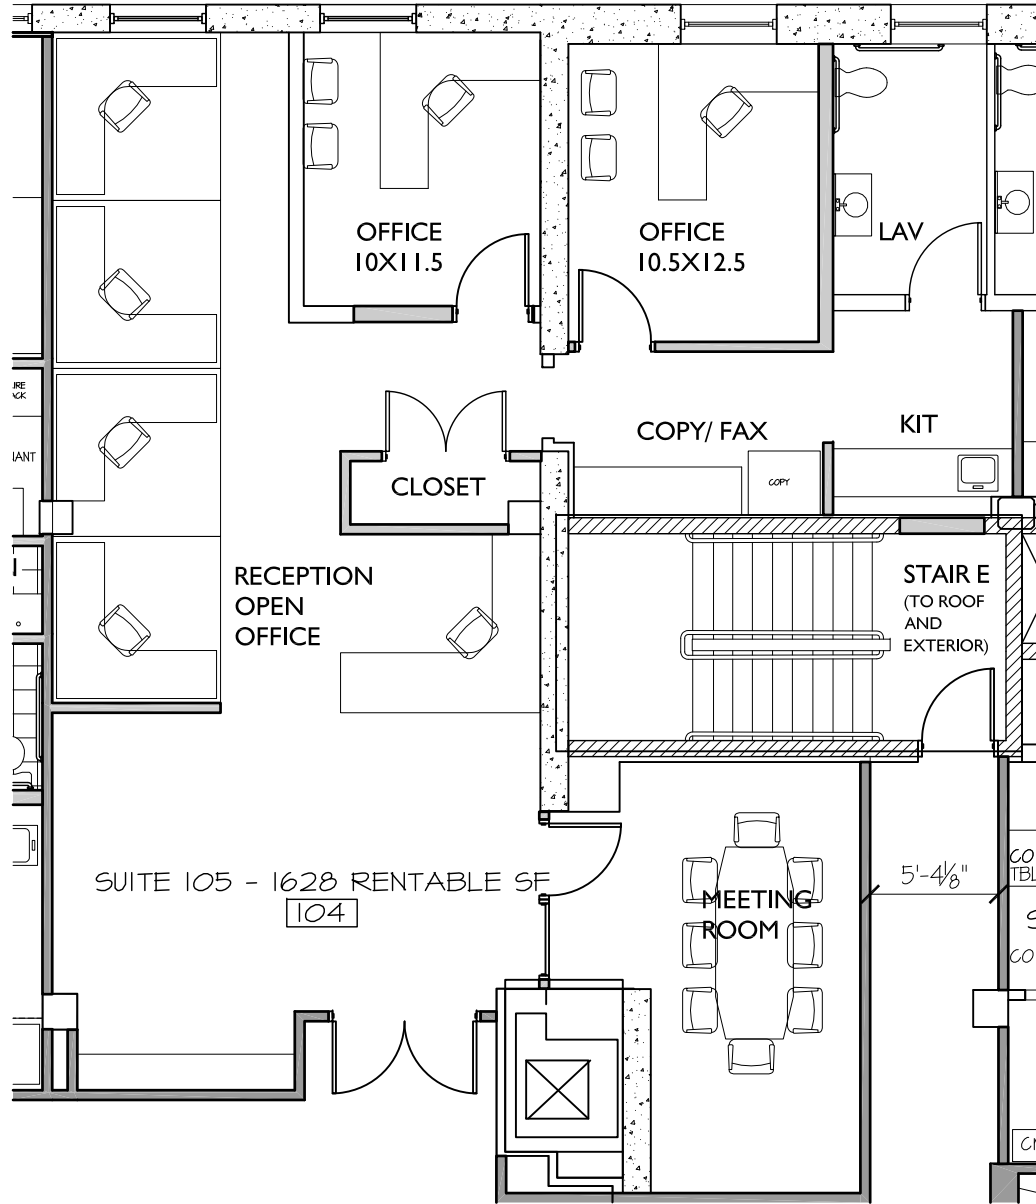

SUITE 105 SPACE PLAN

FIRST FLOOR
 The POUGHKEEPSIE JOURNAL BUILDING
 85 CIVIC CENTER PLAZA, POUGHKEEPSIE, N.Y.

LISCUM McCORMACK VANVOORHIS
 ARCHITECTS ■ PLANNERS ■ INTERIORS ■
 181 CHURCH STREET
 POUGHKEEPSIE NY 12601