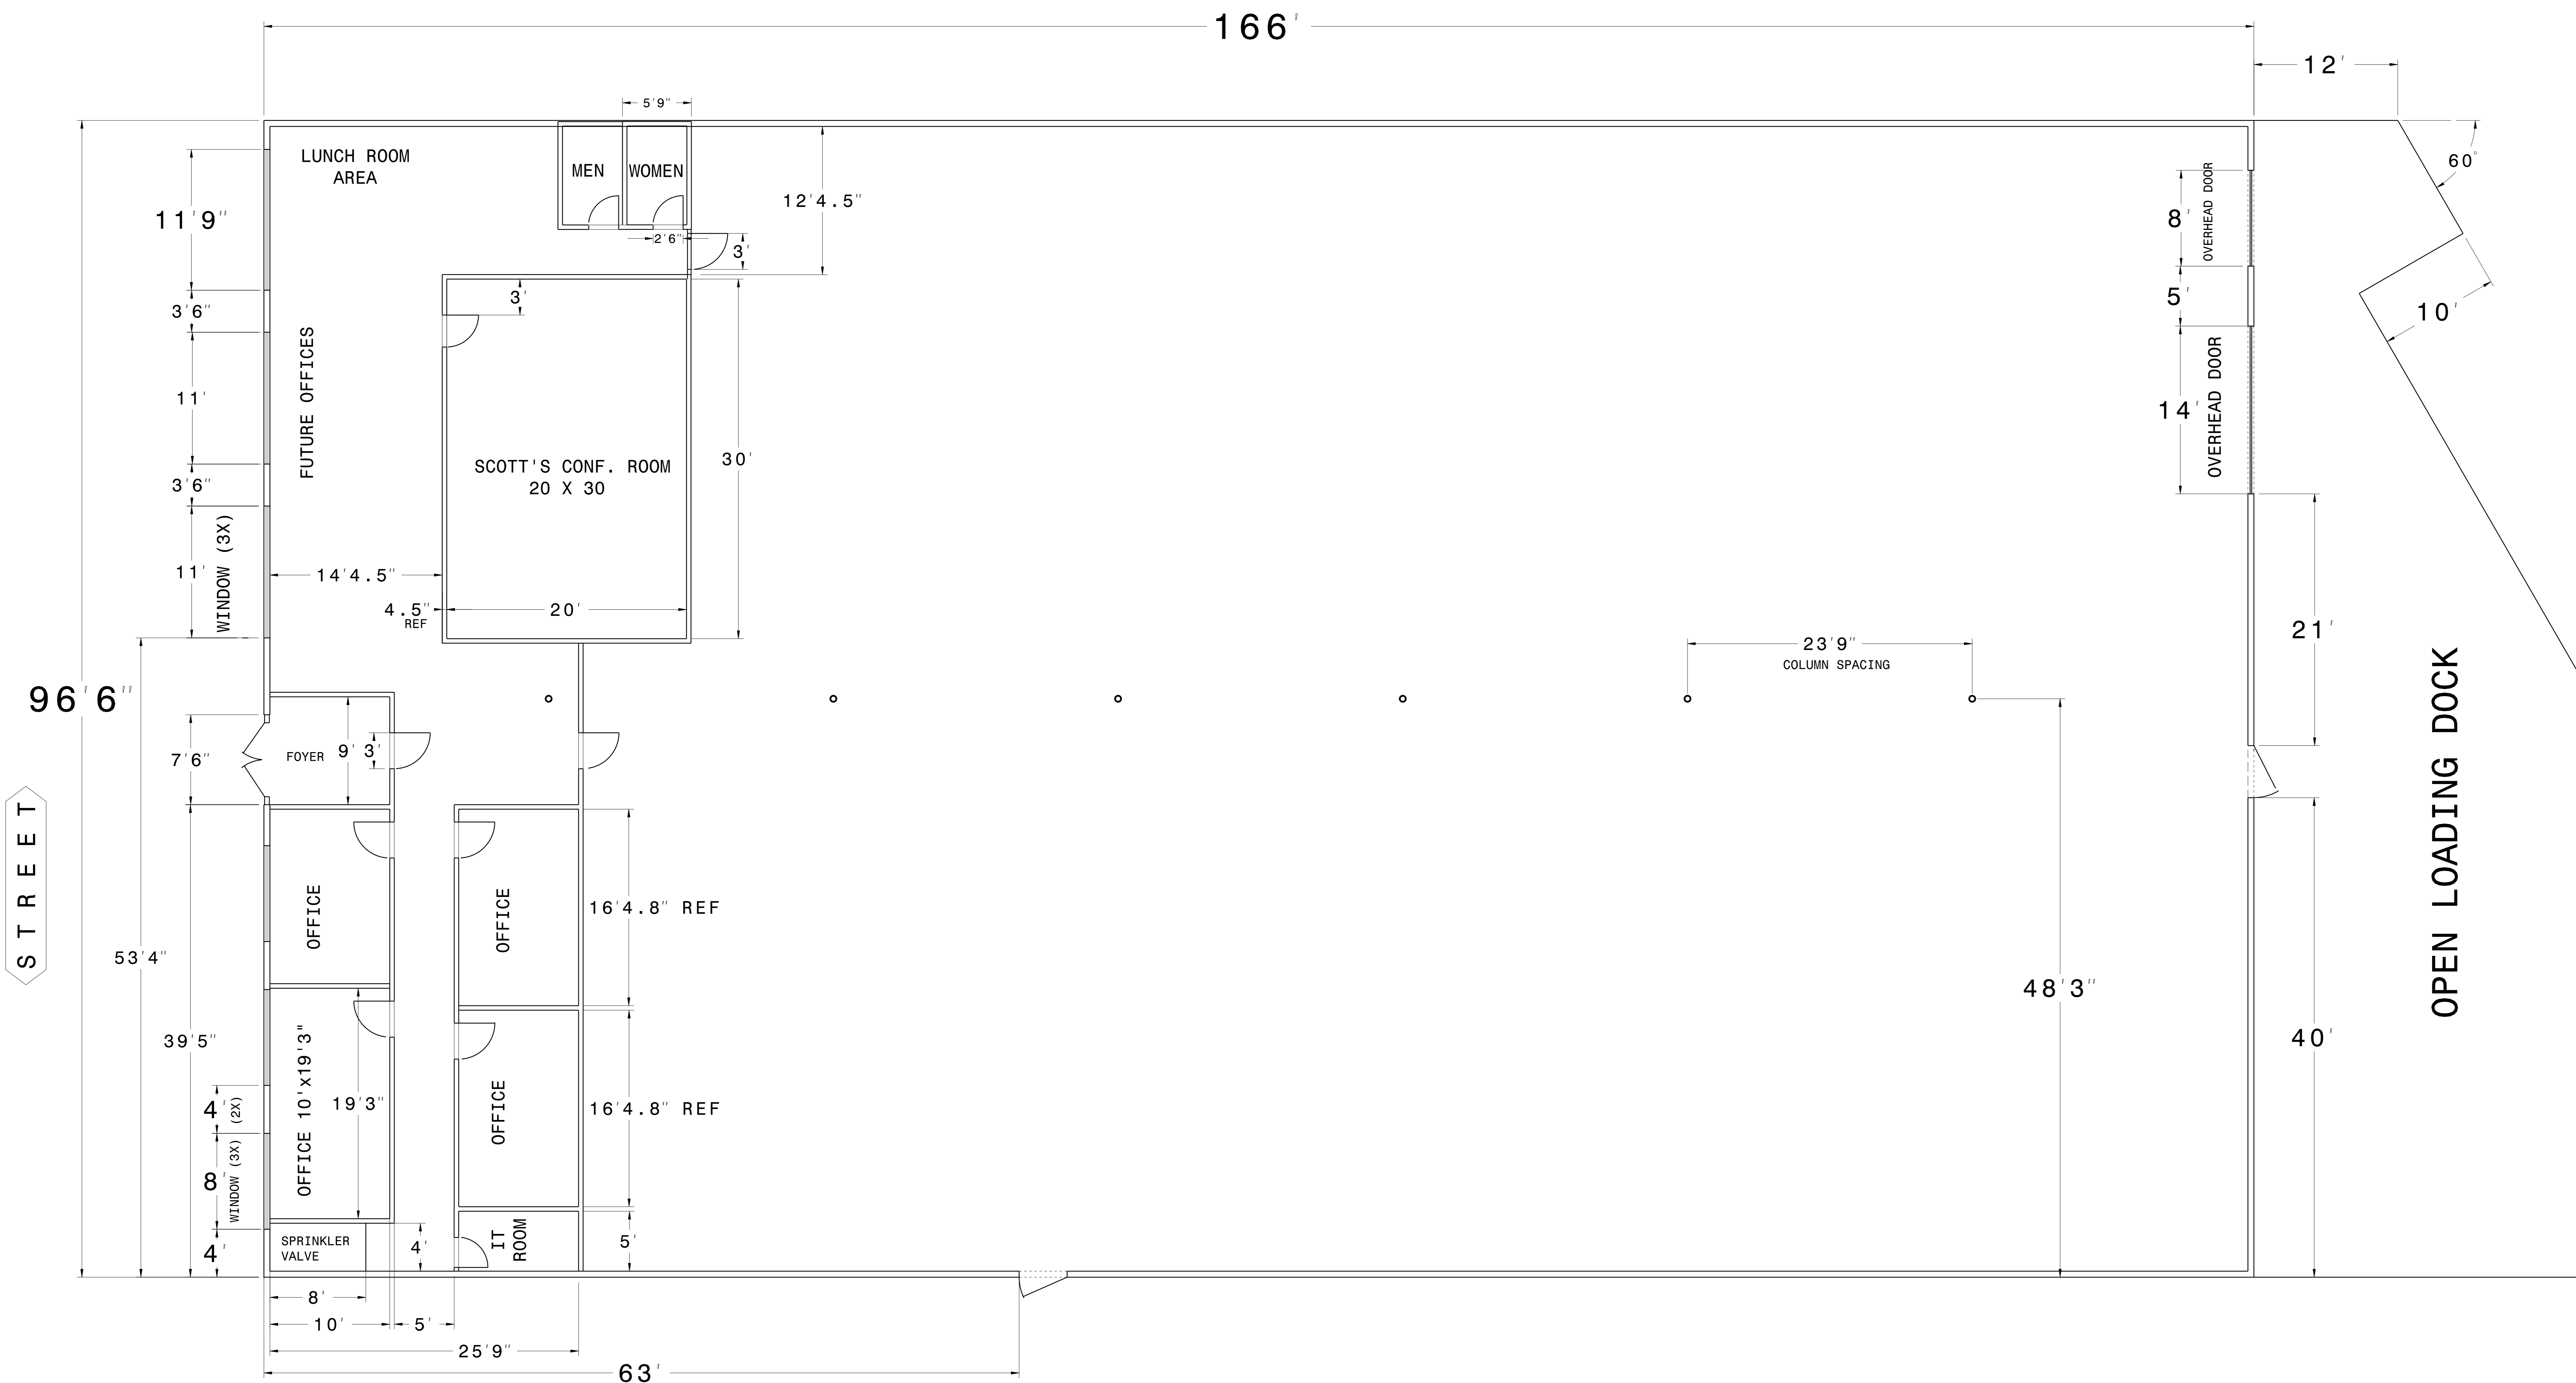

EXHIBIT A

1' VISUAL SCALE Ref.

PARKING LOT

WAREHOUSE
 16,000 SQ FT
 SCALE: 3/16"=1'0"